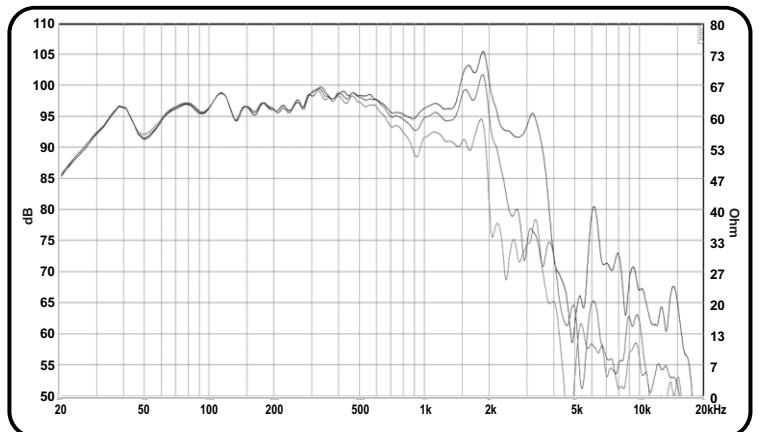

Respon Frekuensi