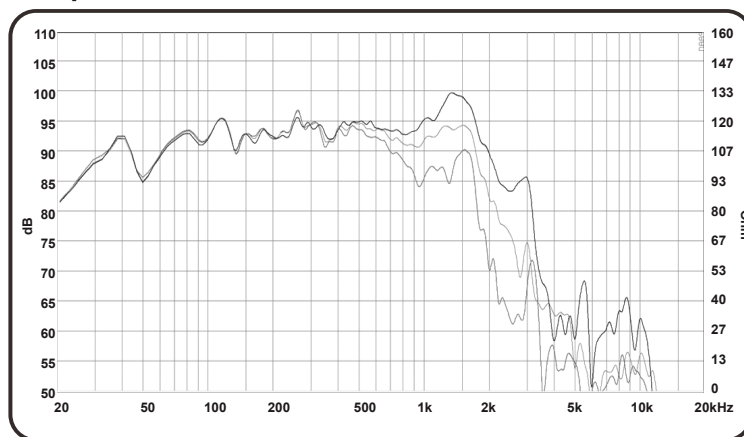

Respon Frekuensi