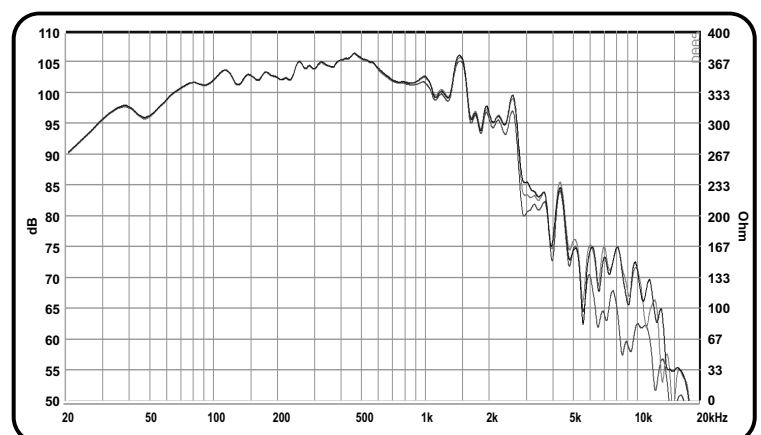

Respon Frekuensi

- (*) AES standard, test mode with continuous pink noise signal (6 dB crest factor; 2 hours) within the Fo to 10Fo power calculated on rated nominal impedance. Loudspeaker in free air
- (**) Power on continuous program is defined as 3dB greater than nominal power handling.